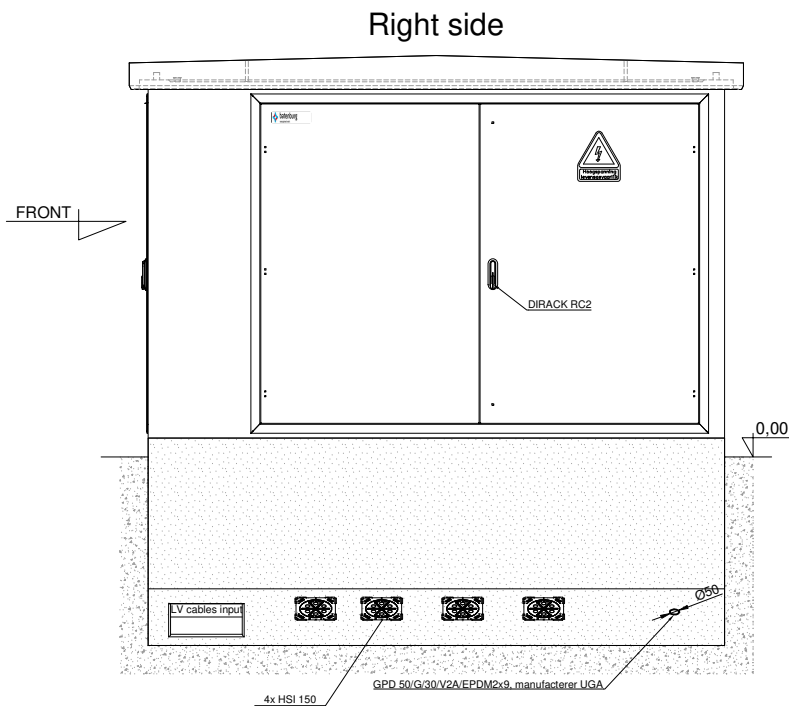

Front view

Back view

Station colors:
 - roof: RAL _____
 - doors and louvers: RAL _____
 - elevation: RAL _____

Note! This is only concept for approval.

	Customer: 	Object: Zonnepark Soerense Zand Zuid	Format: A4
	Subject of elaboration: Compact transformer substation Mzb2 21/5000- (2-5).	Drawing name: Views of station.	Date: 2023.05.10
Designed by: Eng. Paweł Noworól	Actualized by:	Checked by: Grzegorz Boszczyk	Drawing №: 11/13
			Concept №: PK-2023-00324-02-01-WL

Station colors:
 - roof: RAL _____
 - doors and louvers: RAL _____
 - elevation: RAL _____

Note! This is only concept for approval.

	Customer:	Object: Zonnepark Soerense Zand Zuid	Format: A4
	Subject of elaboration: Compact transformer substation Mzb2 21/5000- (2-5).	Drawing name: Views of station.	Scale: 1:40
Designed by: Eng. Paweł Noworól	Actualized by:	Checked by: Grzegorz Boszczyk	Drawing No: 12/13
			Concept №: PK-2023-00324-02-01-WL