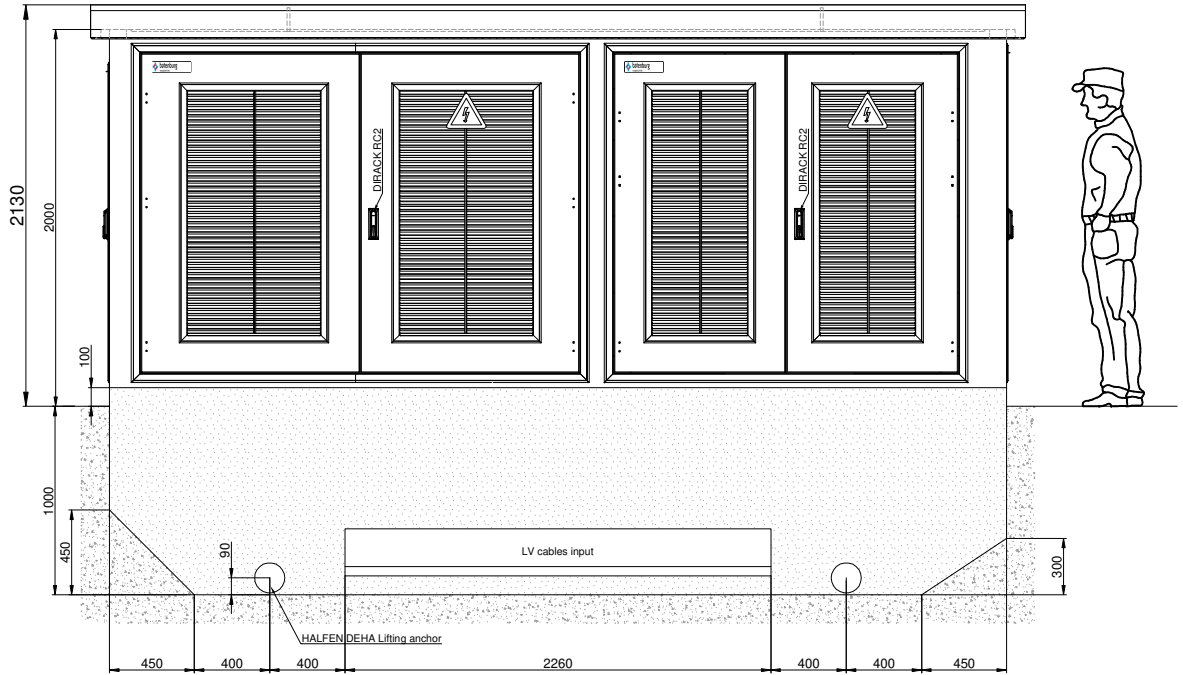

Front view

Back view

Station colors:
 - roof: RAL _____
 - doors and louvers: RAL _____
 - elevation: RAL _____

Note! This is only concept for approval.

	Customer: 	Object: Zonnepark Soerense Zand Zuid	Format: A4
	Subject of elaboration: Compact transformer substation Mzb2 21/5000- (2-5).	Drawing name: Views of station.	Date: 2023.05.10
Designed by: Eng. Paweł Noworól	Actualized by:	Checked by: Grzegorz Boszczyk	Drawing №: 11/13
			Concept №: PK-2023-00324-02-01-WL

Station colors:
 - roof: RAL _____
 - doors and louvers: RAL _____
 - elevation: RAL _____

Note! This is only concept for approval.

	Customer:	Object: Zonnepark Soerense Zand Zuid	Format: A4
	Subject of elaboration: Compact transformer substation Mzb2 21/5000- (2-5).	Drawing name: Views of station.	Scale: 1:40
Designed by: Eng. Paweł Noworól	Actualized by:	Checked by: Grzegorz Boszczyk	Drawing No: 12/13
			Concept №: PK-2023-00324-02-01-WL