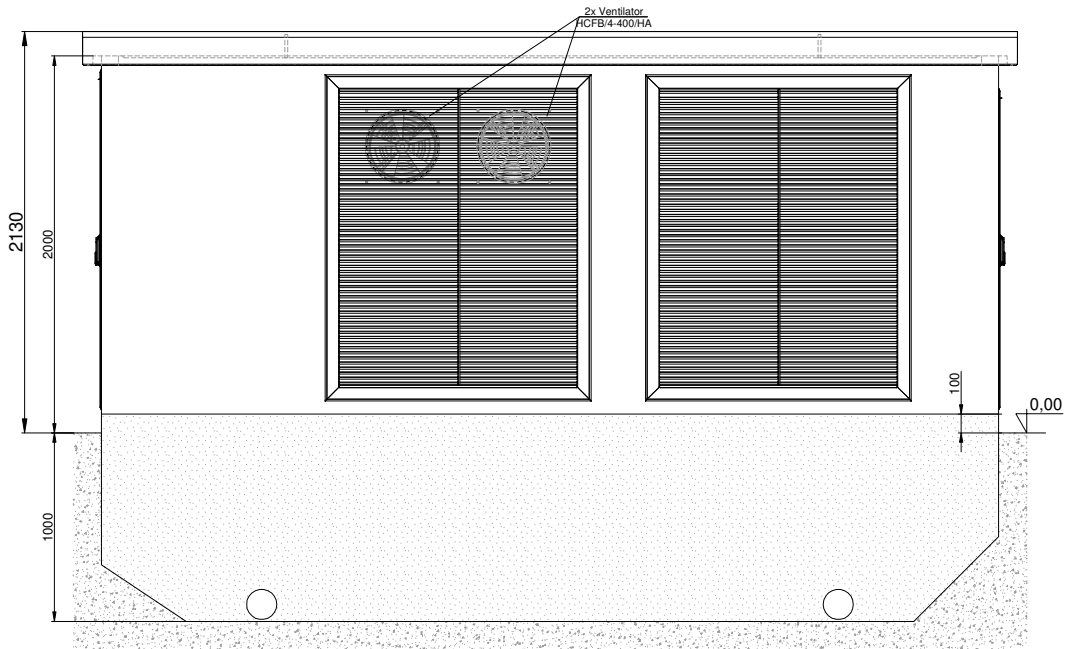

Front view

Back view

Station colors:
 - roof: RAL _____
 - doors and louvers: RAL _____
 - elevation: RAL _____

Note! This is only concept for approval.

	Customer: 	Object: Zonnepark Soerense Zand Zuid	Format: A4
	Subject of elaboration: Compact transformer substation Mzb2 21/5000- (2-5).	Drawing name: Views of station.	Date: 2023.05.10
Designed by: Eng. Paweł Noworól	Actualized by:	Checked by: Grzegorz Boszczyk	Drawing №: 11/13
			Concept №: PK-2023-00324-02-01-WL

Station colors:
 - roof: RAL _____
 - doors and louvers: RAL _____
 - elevation: RAL _____

Note! This is only concept for approval.

	Customer:	Object: Zonnepark Soerense Zand Zuid	Format: A4
	Subject of elaboration: Compact transformer substation Mzb2 21/5000- (2-5).	Drawing name: Views of station.	Scale: 1:40
Designed by: Eng. Paweł Noworól	Actualized by:	Checked by: Grzegorz Boszczyk	Drawing No: 12/13
			Concept №: PK-2023-00324-02-01-WL