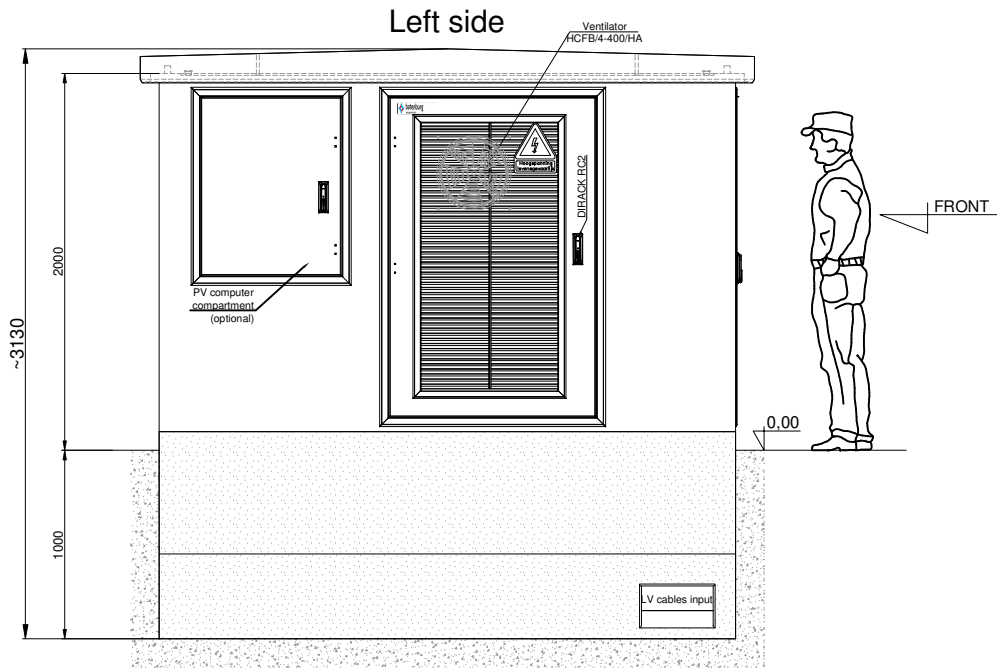

Front view

Back view

Station colors:
 - roof: RAL _____
 - doors and louvers: RAL _____
 - elevation: RAL _____

Note! This is only concept for approval.

	Customer: 	Object: Zonnepark Soerense Zand Zuid	Format: A4
	Subject of elaboration: Compact transformer substation Mzb2 21/5000- (2-5).	Drawing name: Views of station.	Date: 2023.05.10
Designed by: Eng. Paweł Noworól	Actualized by:	Checked by: Grzegorz Boszczyk	Drawing №: 11/13
			Concept №: PK-2023-00324-02-01-WL

Station colors:
 - roof: RAL _____
 - doors and louvers: RAL _____
 - elevation: RAL _____

Note! This is only concept for approval.

	Customer:	Object: Zonnepark Soerense Zand Zuid	Format: A4
	Subject of elaboration: Compact transformer substation Mzb2 21/5000- (2-5).	Drawing name: Views of station.	Scale: 1:40
Designed by: Eng. Paweł Noworól	Actualized by:	Checked by: Grzegorz Boszczyk	Drawing No: 12/13
			Concept №: PK-2023-00324-02-01-WL